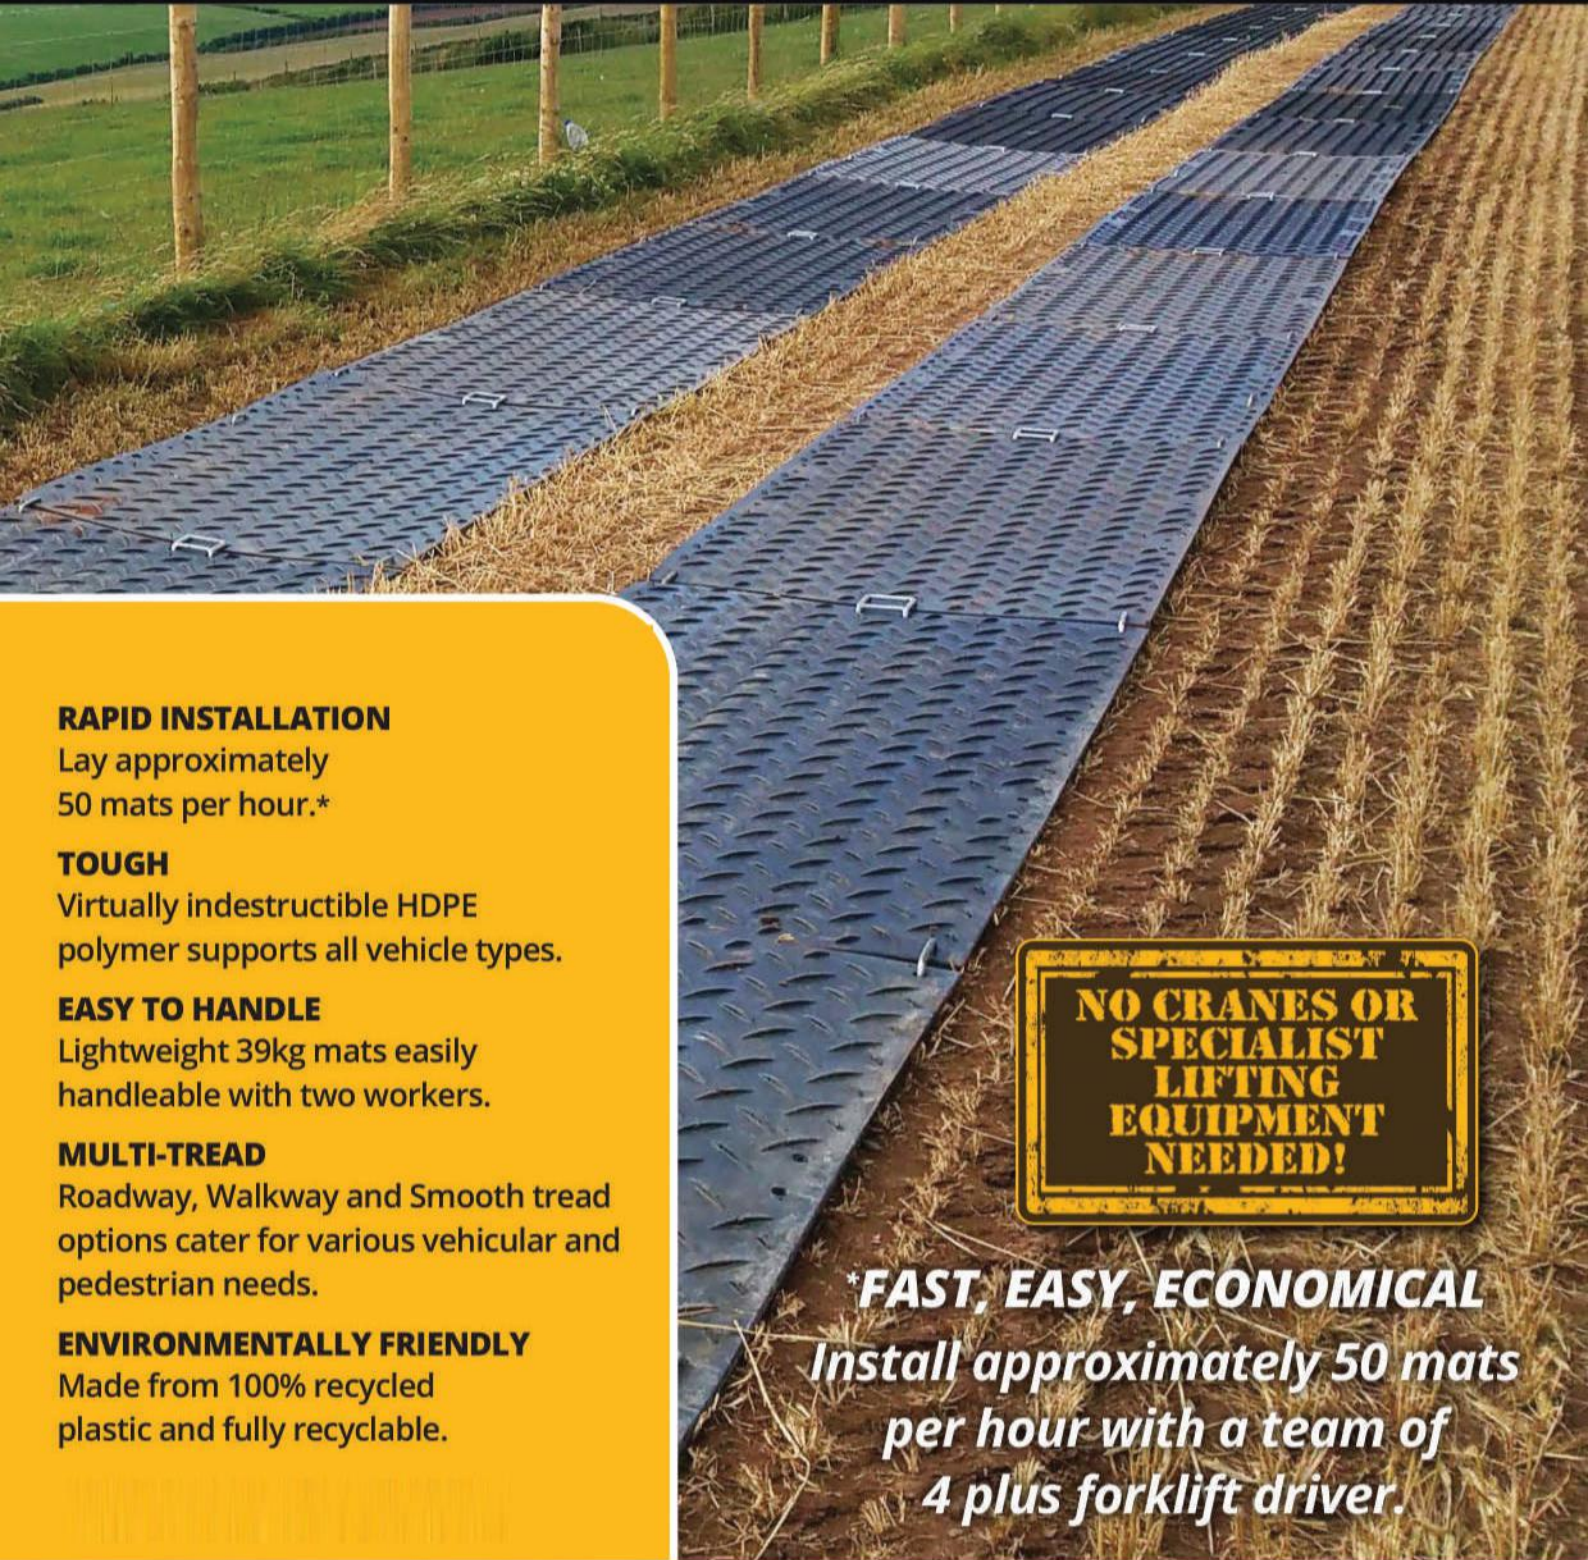

MultiTrack

RAPID INSTALLATION

Lay approximately
50 mats per hour.*

TOUGH

Virtually indestructible HDPE
polymer supports all vehicle types.

EASY TO HANDLE

Lightweight 39kg mats easily
handleable with two workers.

MULTI-TREAD

Roadway, Walkway and Smooth tread
options cater for various vehicular and
pedestrian needs.

ENVIRONMENTALLY FRIENDLY

Made from 100% recycled
plastic and fully recyclable.

****FAST, EASY, ECONOMICAL***
Install approximately 50 mats
per hour with a team of
4 plus forklift driver.

CALL US ON
0333 323 2100
smithshire.com

MultiTrack

MultiTrack mats are the strongest in their category

Mats are easily moved using a HandiHook

Standard no-tools joiners quickly clip the mats together

Low profile joiners for walkways plus bolted joiners

SafeStore stillages hold 25 mats

Overall Size: 2435 x 1215 x 13mm (plus treads)

Surface Area: 2.95m²

Weight: 39kg

Tread Options: Roadway, Walkway and Smooth, or a combination

Connectors: 10 joining points. A choice of standard clip joiners, low profile joiners or bolted joiners, plus anchor pins