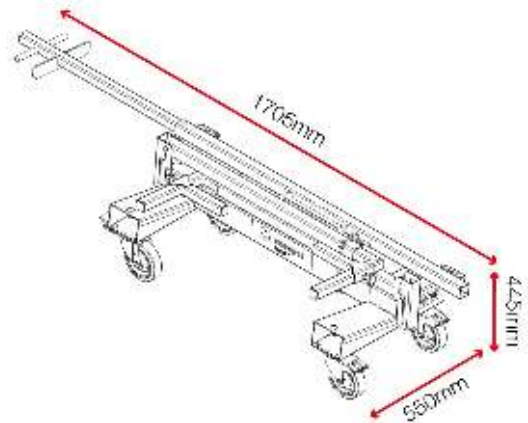

Dimensions